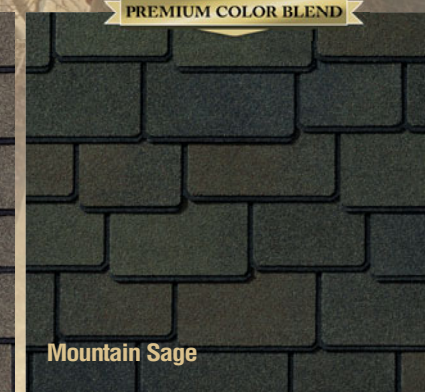

Mesa Brown

Slate

Weathered Timber
(Only available in the Northeast, Southeast, and Central Areas)

PREMIUM COLOR BLEND*

Note: It is difficult to reproduce the color clarity and actual color blends of these products. Before selecting your color, please ask to see several full-size shingles.

The Hamiltons.

Nature lovers.

Their house:
French Country.

Their roof:
Woodland® in
Cedarwood Abbey.

"Natural Charm Meets High Performance!"

The Rustic Look Of Hand-Cut European Shingles

Castlewood Gray

Tuscan Sunset

Woodberry Brown

Cedarwood Abbey

Mountain Sage

PREMIUM COLOR BLEND

Note: It is difficult to reproduce the color clarity and actual color blends of these products. Before selecting your color, please ask to see several full-size shingles.