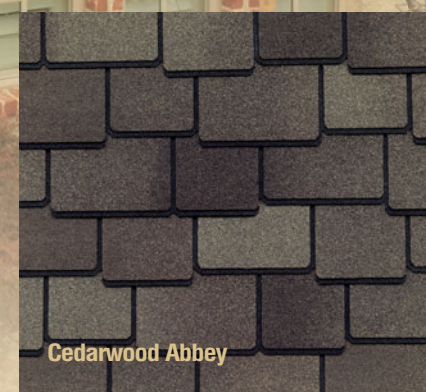

L I F E T I M E *Designer* S H I N G L E S

Your house holds your life story. Every improvement you make adds a chapter.
It isn't what you spend that tells your tale—it's what you value.
Choose the roof that suits your style.

The Campbells.

Natural "painters."

Their house: Craftsman.

Their roof: Grand Sequoia® in Cedar.

Weathered Wood
(Only available in the Southwest & West Areas)

Autumn Brown

Cedar

Charcoal

The Hamiltons.

Nature lovers.

Their house:
French Country.

Their roof:
Woodland® in
Cedarwood Abbey.

"Natural Charm Meets High Performance!"

The Rustic Look Of Hand-Cut European Shingles

Castlewood Gray

Tuscan Sunset

Woodberry Brown

Cedarwood Abbey

Mountain Sage

PREMIUM COLOR BLEND

Note: It is difficult to reproduce the color clarity and actual color blends of these products. Before selecting your color, please ask to see several full-size shingles.