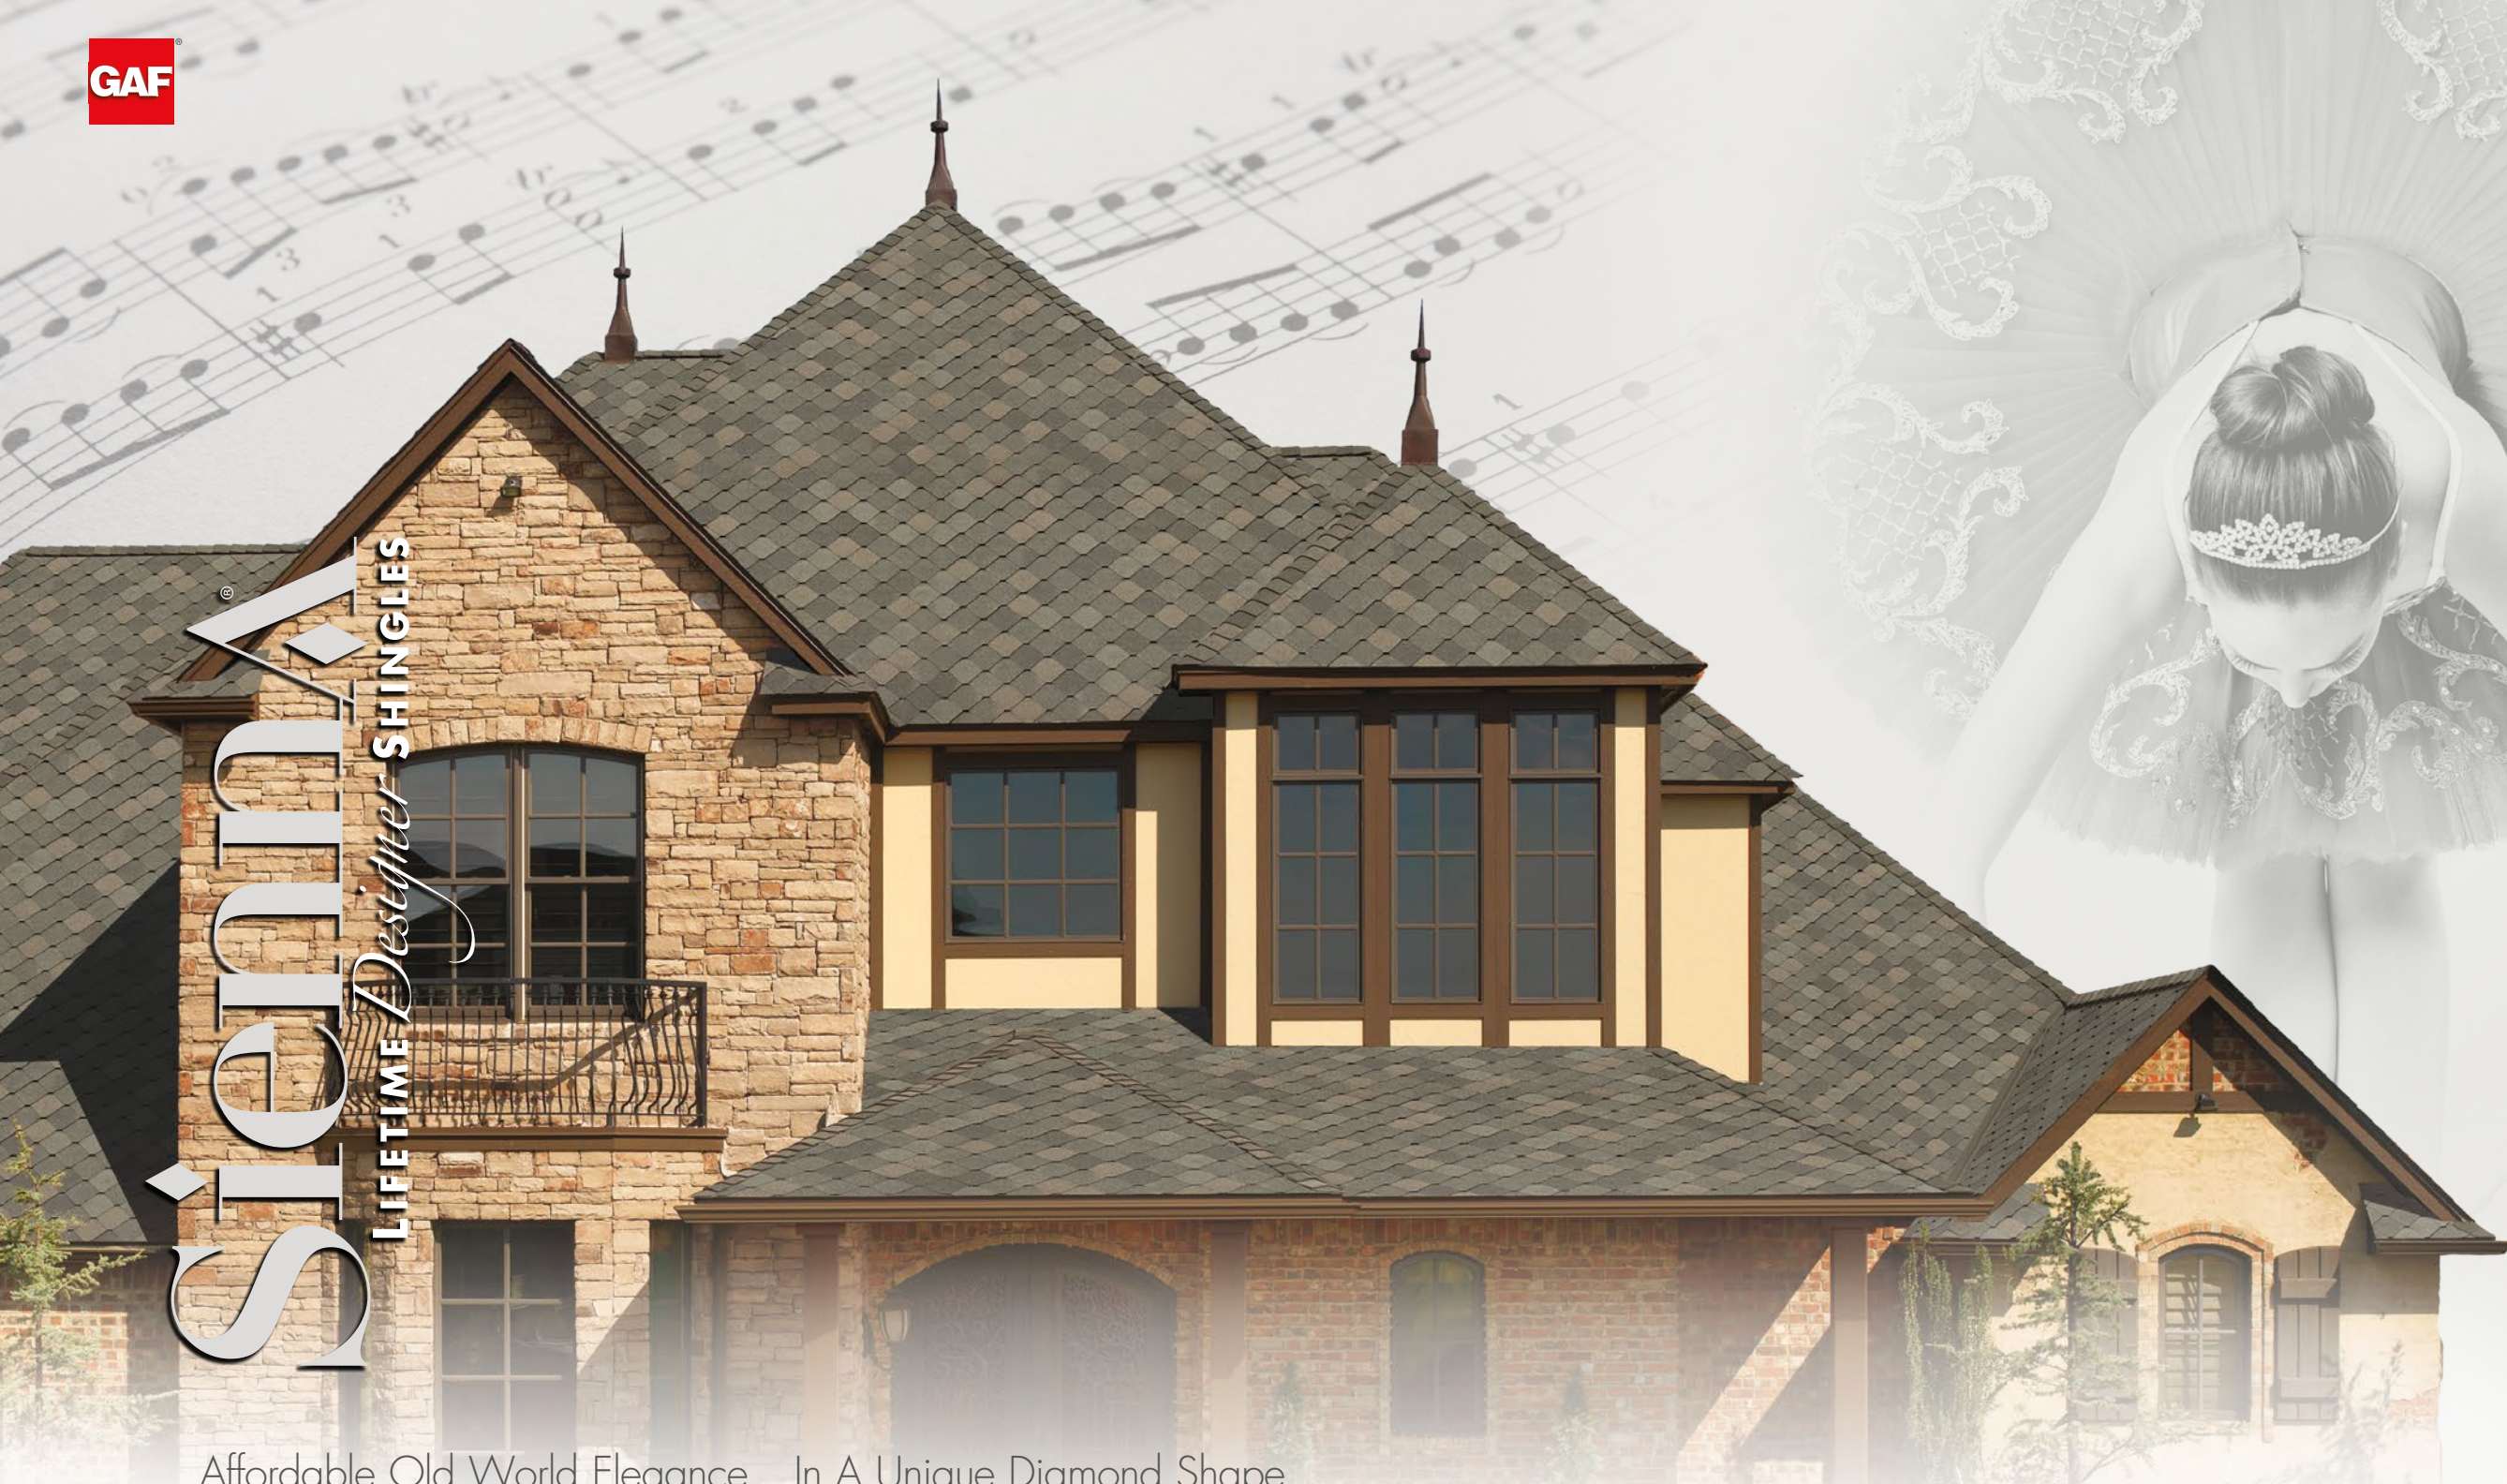

SIENNA®

LIFETIME Designer SHINGLES