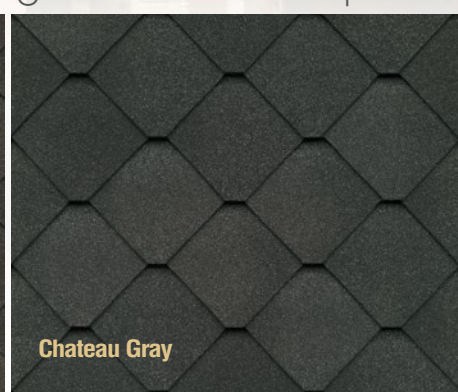

The Smiths.

Live and breathe the arts.

Their house: French Country.

Their roof: Sienna® in Aged Oak.

Affordable Old World Elegance... In A Unique Diamond Shape

Heirloom Brown

Chateau Gray

Harbor Mist