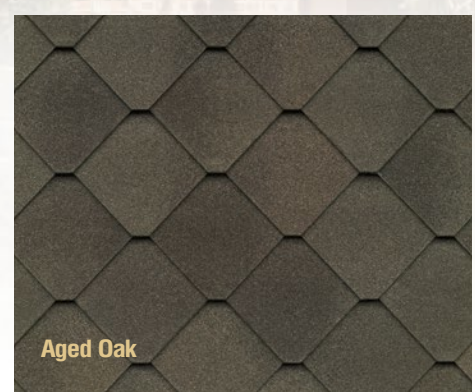

The Smiths.

Live and breathe the arts.

Their house: French Country.

Their roof: Sienna® in Aged Oak.

Affordable Old World Elegance... In A Unique Diamond Shape

Heirloom Brown

Chateau Gray

Harbor Mist

Aged Oak

"Its Rich Appearance And Clean Lines Add Distinction To Any Home."

Note: It is difficult to reproduce the color clarity and actual color blends of these products. Before selecting your color, please ask to see several full-size shingles.